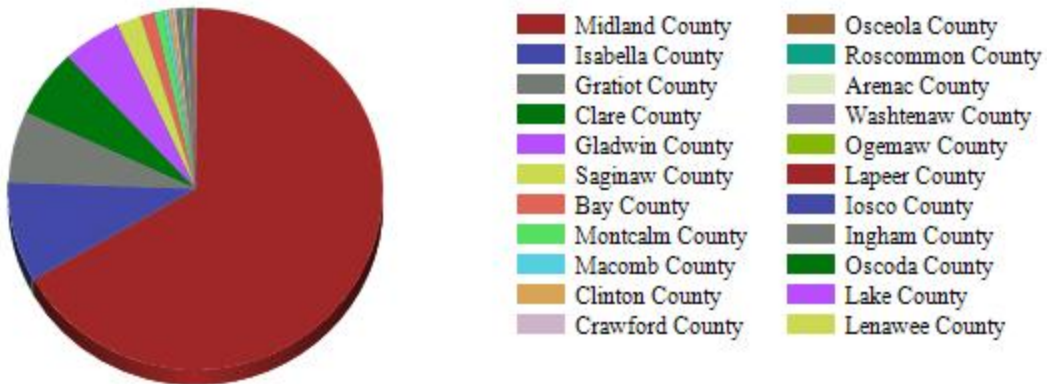

Calls by County

Percentage of calls by county

<u>County</u>	<u>Number of Calls</u>	<u>Percentage of calls by county</u>
Midland County	502	66.67 %
Isabella County	67	8.90 %
Gratiot County	48	6.37 %
Clare County	46	6.11 %
Gladwin County	38	5.05 %
Saginaw County	16	2.12 %
Bay County	9	1.20 %
Montcalm County	6	0.80 %
Macomb County	3	0.40 %
Clinton County	3	0.40 %
Crawford County	2	0.27 %
Osceola County	2	0.27 %
Roscommon County	2	0.27 %
Arenac County	1	0.13 %
Washtenaw County	1	0.13 %
Ogemaw County	1	0.13 %
Lapeer County	1	0.13 %
Iosco County	1	0.13 %
Ingham County	1	0.13 %
Oscoda County	1	0.13 %
Lake County	1	0.13 %
Lenawee County	1	0.13 %
Total	753	

Record Count: 22