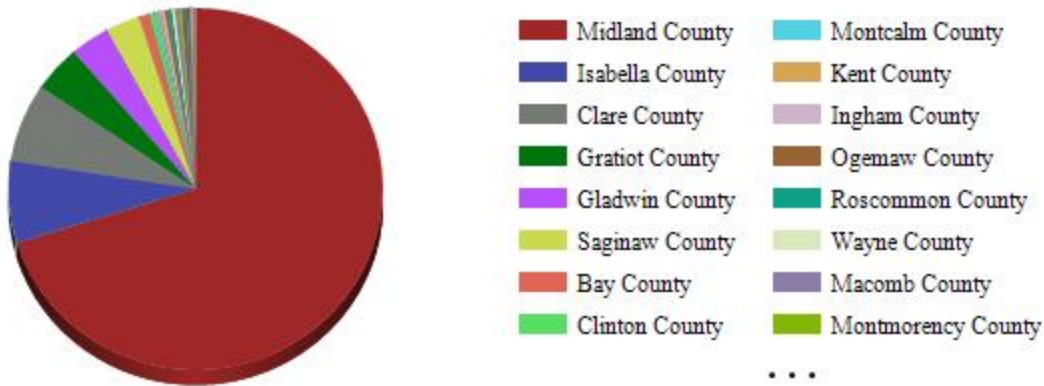

## Calls by County

Percentage of calls by county

| <u>County</u>      | <u>Number of Calls</u> | <u>Percentage of calls by county</u> |
|--------------------|------------------------|--------------------------------------|
| Midland County     | 471                    | 70.19 %                              |
| Isabella County    | 49                     | 7.30 %                               |
| Clare County       | 47                     | 7.00 %                               |
| Gratiot County     | 28                     | 4.17 %                               |
| Gladwin County     | 23                     | 3.43 %                               |
| Saginaw County     | 20                     | 2.98 %                               |
| Bay County         | 6                      | 0.89 %                               |
| Clinton County     | 3                      | 0.45 %                               |
| Montcalm County    | 2                      | 0.30 %                               |
| Kent County        | 2                      | 0.30 %                               |
| Ingham County      | 2                      | 0.30 %                               |
| Ogemaw County      | 2                      | 0.30 %                               |
| Roscommon County   | 2                      | 0.30 %                               |
| Wayne County       | 2                      | 0.30 %                               |
| Macomb County      | 2                      | 0.30 %                               |
| Montmorency County | 2                      | 0.30 %                               |
| Missaukee County   | 1                      | 0.15 %                               |
| Lapeer County      | 1                      | 0.15 %                               |
| Tuscola County     | 1                      | 0.15 %                               |
| Alcona County      | 1                      | 0.15 %                               |
| Sanilac County     | 1                      | 0.15 %                               |
| Oscoda County      | 1                      | 0.15 %                               |
| Osceola County     | 1                      | 0.15 %                               |
| Iosco County       | 1                      | 0.15 %                               |
| <b>Total</b>       | <b>671</b>             |                                      |