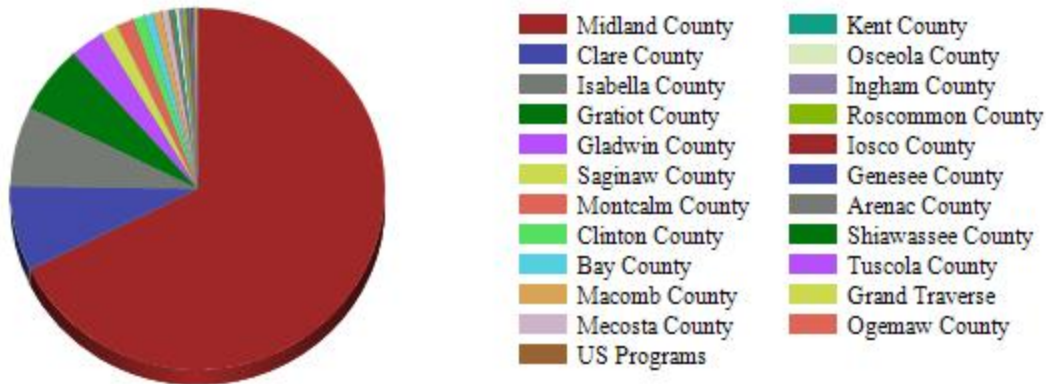

Calls by County

Percentage of calls by county

<u>County</u>	<u>Number of Calls</u>	<u>Percentage of calls by county</u>
Midland County	456	67.66 %
Clare County	51	7.57 %
Isabella County	48	7.12 %
Gratiot County	41	6.08 %
Gladwin County	20	2.97 %
Saginaw County	10	1.48 %
Montcalm County	10	1.48 %
Clinton County	7	1.04 %
Bay County	5	0.74 %
Macomb County	5	0.74 %
Mecosta County	4	0.59 %
US Programs	2	0.30 %
Kent County	2	0.30 %
Osceola County	2	0.30 %
Ingham County	2	0.30 %
Roscommon County	2	0.30 %
Iosco County	1	0.15 %
Genesee County	1	0.15 %
Arenac County	1	0.15 %
Shiawassee County	1	0.15 %
Tuscola County	1	0.15 %
Grand Traverse	1	0.15 %
Ogemaw County	1	0.15 %
Total	674	

Record Count: 23