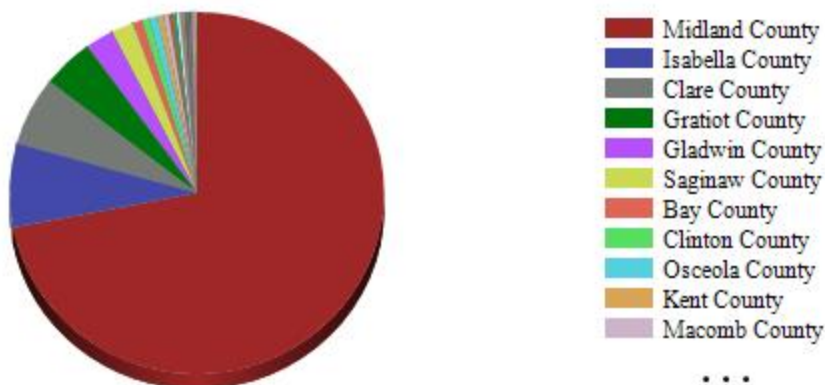

Calls by County

Percentage of calls by county

County	Call Record ID	Percentage of calls by county
Midland County	528	71.935 %
Isabella County	55	7.493 %
Clare County	45	6.131 %
Gratiot County	33	4.496 %
Gladwin County	18	2.452 %
Saginaw County	14	1.907 %
Bay County	6	0.817 %
Clinton County	5	0.681 %
Osceola County	5	0.681 %
Kent County	4	0.545 %
Macomb County	3	0.409 %
Ingham County	3	0.409 %
Montcalm County	2	0.272 %
Genesee County	2	0.272 %
No Value	2	0.272 %
Shiawassee County	1	0.136 %
Mecosta County	1	0.136 %
Oceana County	1	0.136 %
Lake County	1	0.136 %
Ogemaw County	1	0.136 %
US Programs	1	0.136 %
Wexford County	1	0.136 %
Lenawee County	1	0.136 %